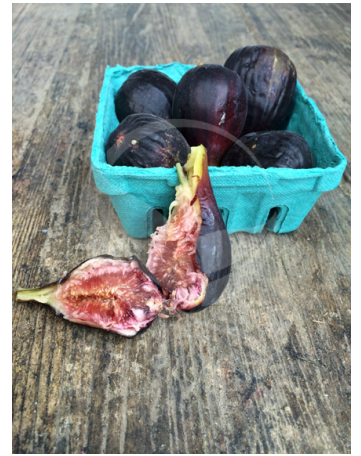

CHEF'S TOYBOX

Week of April 13, 2026

The Chef's Toy Box is our listing of hot items, market trends and seasonal products. Enjoy!

Beets Gold

| 25lb

**Pecans Honey
Toasted**

| 5lb

**Bacon Layout
18/22 Wright**

| 15lb

**Mushrooms Hen
of the Woods
(Maitake)**

| 3lb

**Apples
Honeycrisp**

| 80-113ct

**Radish
Watermelon**

| 25lb

**Artichokes
Heirloom**